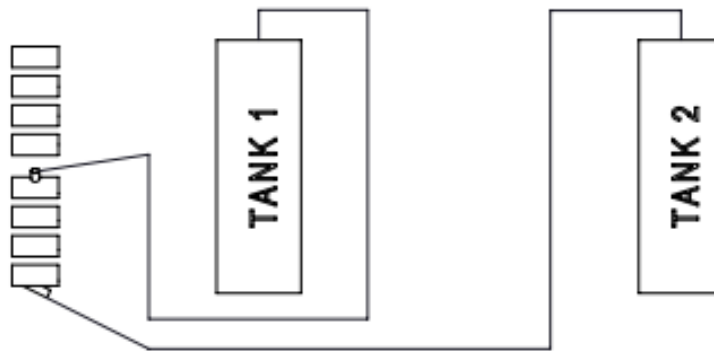

PHONE: 204-872-5804 | www.agristainless.com

AS208

3 TANK - TOW BEHIND (TBH) DOUBLE SHOOT

TOP SHOOT PRESSURE LINE ROUTING

BOTTOM SHOOT PRESSURE LINE ROUTING

Agri Stainless Inc.

PHONE: 204-872-5804 | www.agristainless.com

AS208

2 TANK - TOW BETWEEN (TBT) DOUBLE SHOOT

DIRECTION OF TRAVEL

TOP SHOOT PRESSURE LINE ROUTING

BOTTOM SHOOT PRESSURE LINE ROUTING

Agri Stainless Inc.

PHONE: 204-872-5804 | www.agristainless.com

AS208

3 TANK - TOW BETWEEN (TBT) DOUBLE SHOOT

TOP SHOOT PRESSURE LINE ROUTING

BOTTOM SHOOT PRESSURE LINE ROUTING

Agri Stainless Inc.

PHONE: 204-872-5804 | www.agristainless.com

AS208

INSIDE TANK

TYPICAL EACH TANK