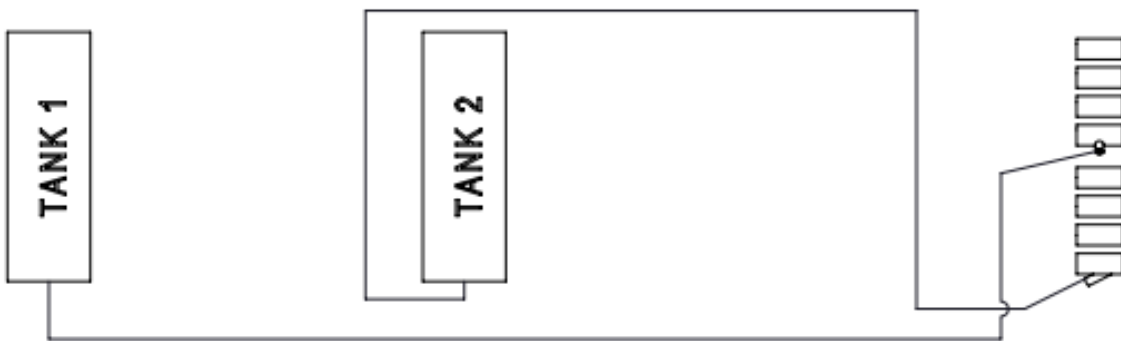

Agri Stainless Inc.

PHONE: 204-872-5804 | www.agristainless.com

AS208

2 TANK - TOW BEHIND (TBH) DOUBLE SHOOT

DIRECTION OF TRAVEL

TOP SHOOT PRESSURE LINE ROUTING

BOTTOM SHOOT PRESSURE LINE ROUTING

Agri Stainless Inc.

PHONE: 204-872-5804 | www.agristainless.com

AS208

3 TANK - TOW BEHIND (TBH) DOUBLE SHOOT

TOP SHOOT PRESSURE LINE ROUTING

BOTTOM SHOOT PRESSURE LINE ROUTING

Agri Stainless Inc.

PHONE: 204-872-5804 | www.agristainless.com

AS208

2 TANK - TOW BETWEEN (TBT) DOUBLE SHOOT

DIRECTION OF TRAVEL

TOP SHOOT PRESSURE LINE ROUTING

BOTTOM SHOOT PRESSURE LINE ROUTING

Agri Stainless Inc.

PHONE: 204-872-5804 | www.agristainless.com

AS208