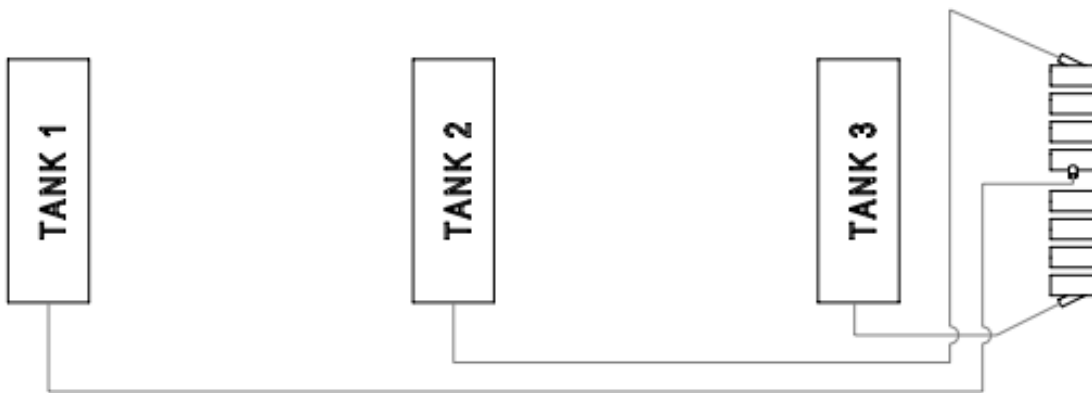

Agri Stainless Inc.

PHONE: 204-872-5804 | www.agristainless.com

AS208

2 TANK - TOW BEHIND (TBH) DOUBLE SHOOT

DIRECTION OF TRAVEL

TOP SHOOT PRESSURE LINE ROUTING

BOTTOM SHOOT PRESSURE LINE ROUTING

Agri Stainless Inc.

PHONE: 204-872-5804 | www.agristainless.com

AS208

3 TANK - TOW BEHIND (TBH) DOUBLE SHOOT

TOP SHOOT PRESSURE LINE ROUTING

BOTTOM SHOOT PRESSURE LINE ROUTING

Agri Stainless Inc.

PHONE: 204-872-5804 | www.agristainless.com

AS208

2 TANK - TOW BETWEEN (TBT) DOUBLE SHOOT

DIRECTION OF TRAVEL

TOP SHOOT PRESSURE LINE ROUTING

BOTTOM SHOOT PRESSURE LINE ROUTING

Agri Stainless Inc.

PHONE: 204-872-5804 | www.agristainless.com

AS208