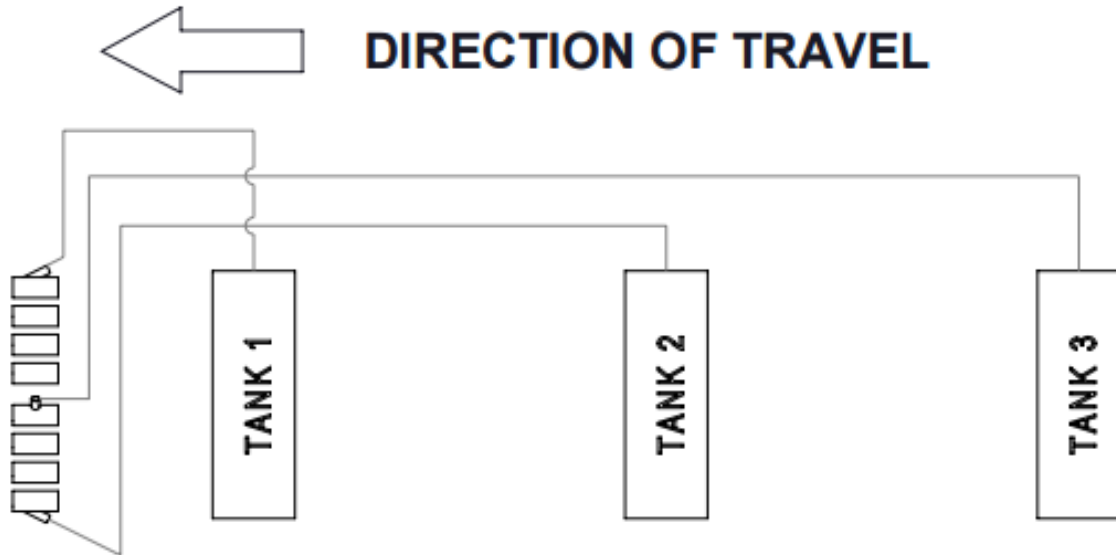

PHONE: 204-872-5804 | www.agristainless.com

AS208

3 TANK - TOW BEHIND (TBH) DOUBLE SHOOT

TOP SHOOT PRESSURE LINE ROUTING

BOTTOM SHOOT PRESSURE LINE ROUTING

Agri Stainless Inc.

PHONE: 204-872-5804 | www.agristainless.com

AS208

2 TANK - TOW BETWEEN (TBT) DOUBLE SHOOT

DIRECTION OF TRAVEL

TOP SHOOT PRESSURE LINE ROUTING

BOTTOM SHOOT PRESSURE LINE ROUTING

Agri Stainless Inc.

PHONE: 204-872-5804 | www.agristainless.com

AS208

3 TANK - TOW BETWEEN (TBT) DOUBLE SHOOT

TOP SHOOT PRESSURE LINE ROUTING

BOTTOM SHOOT PRESSURE LINE ROUTING

Agri Stainless Inc.

PHONE: 204-872-5804 | www.agristainless.com

AS208

INSIDE TANK

TYPICAL EACH TANK