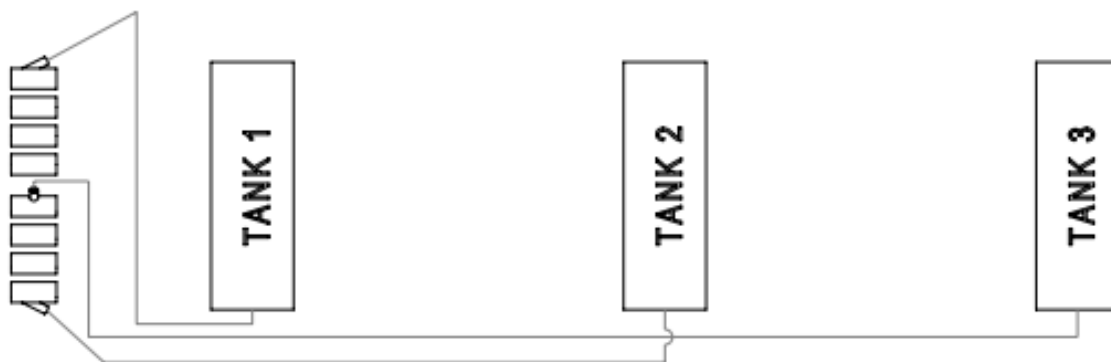

AS208

2 TANK - TOW BETWEEN (TBT) DOUBLE SHOOT

DIRECTION OF TRAVEL

TOP SHOOT PRESSURE LINE ROUTING

BOTTOM SHOOT PRESSURE LINE ROUTING

Agri Stainless Inc.

PHONE: 204-872-5804 | www.agristainless.com

AS208

3 TANK - TOW BETWEEN (TBT) DOUBLE SHOOT

TOP SHOOT PRESSURE LINE ROUTING

BOTTOM SHOOT PRESSURE LINE ROUTING

Agri Stainless Inc.

PHONE: 204-872-5804 | www.agristainless.com

AS208

INSIDE TANK

TYPICAL EACH TANK