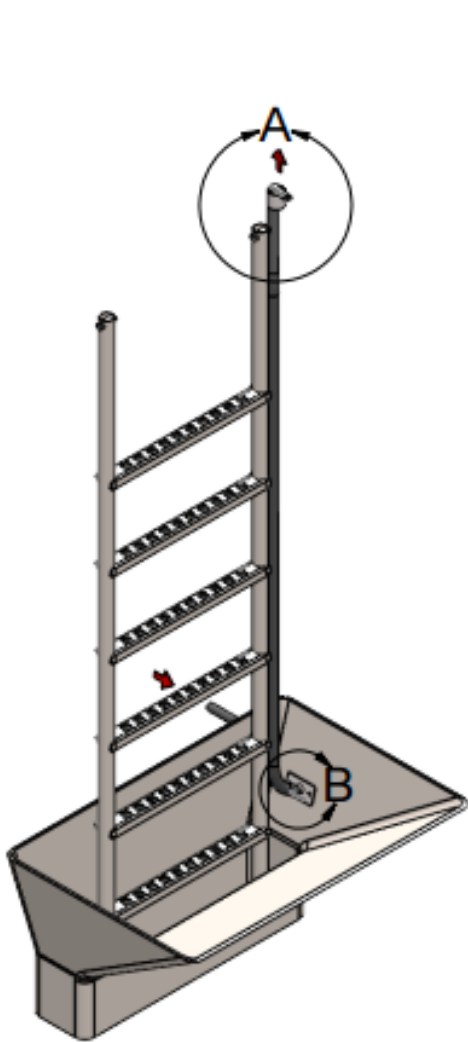

Agri Stainless Inc.

PHONE: 204-872-5804 | www.agristainless.com

AS208

2 TANK - TOW BEHIND (TBH) DOUBLE SHOOT

DIRECTION OF TRAVEL

TOP SHOOT PRESSURE LINE ROUTING

BOTTOM SHOOT PRESSURE LINE ROUTING

Agri Stainless Inc.

PHONE: 204-872-5804 | www.agristainless.com

AS208

3 TANK - TOW BEHIND (TBH) DOUBLE SHOOT

TOP SHOOT PRESSURE LINE ROUTING

BOTTOM SHOOT PRESSURE LINE ROUTING

Agri Stainless Inc.

PHONE: 204-872-5804 | www.agristainless.com

AS208

2 TANK - TOW BETWEEN (TBT) DOUBLE SHOOT

DIRECTION OF TRAVEL

TOP SHOOT PRESSURE LINE ROUTING

BOTTOM SHOOT PRESSURE LINE ROUTING

Agri Stainless Inc.

PHONE: 204-872-5804 | www.agristainless.com

AS208

3 TANK - TOW BETWEEN (TBT) DOUBLE SHOOT

TOP SHOOT PRESSURE LINE ROUTING

BOTTOM SHOOT PRESSURE LINE ROUTING

Agri Stainless Inc.

PHONE: 204-872-5804 | www.agristainless.com

AS208

INSIDE TANK

TYPICAL EACH TANK