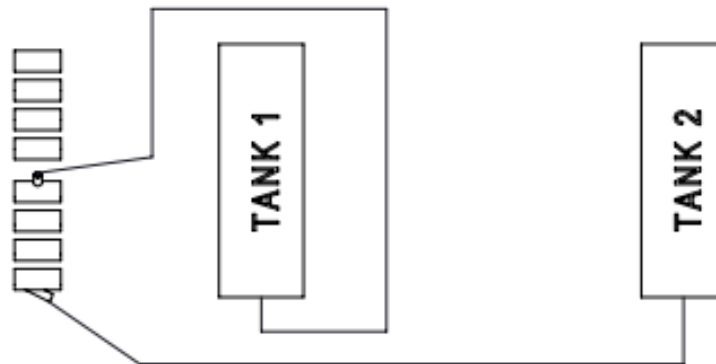

AS208

2 TANK - TOW BETWEEN (TBT) DOUBLE SHOOT

DIRECTION OF TRAVEL

TOP SHOOT PRESSURE LINE ROUTING

BOTTOM SHOOT PRESSURE LINE ROUTING

Agri Stainless Inc.

PHONE: 204-872-5804 | www.agristainless.com

AS208

3 TANK - TOW BETWEEN (TBT) DOUBLE SHOOT

TOP SHOOT PRESSURE LINE ROUTING

BOTTOM SHOOT PRESSURE LINE ROUTING

Agri Stainless Inc.

PHONE: 204-872-5804 | www.agristainless.com

AS208

INSIDE TANK

TYPICAL EACH TANK