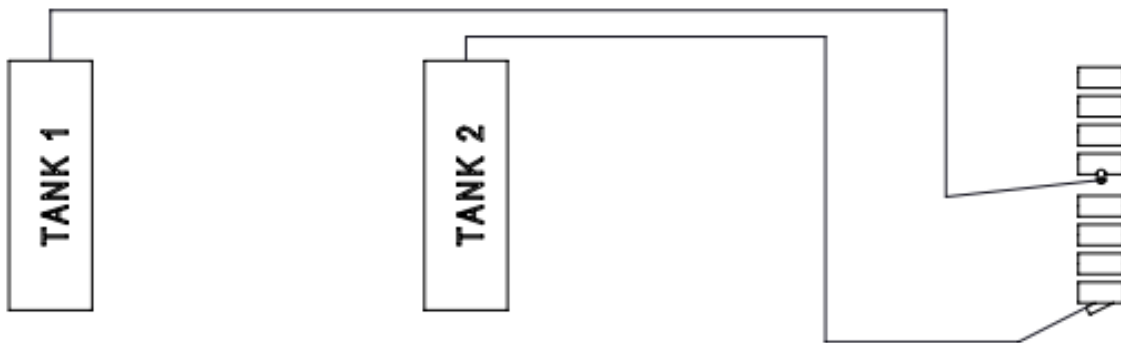

Agri Stainless Inc.

PHONE: 204-872-5804 | www.agristainless.com

AS208

2 TANK - TOW BEHIND (TBH) DOUBLE SHOOT

DIRECTION OF TRAVEL

TOP SHOOT PRESSURE LINE ROUTING

BOTTOM SHOOT PRESSURE LINE ROUTING

Agri Stainless Inc.

PHONE: 204-872-5804 | www.agristainless.com

AS208

3 TANK - TOW BEHIND (TBH) DOUBLE SHOOT

TOP SHOOT PRESSURE LINE ROUTING

BOTTOM SHOOT PRESSURE LINE ROUTING

Agri Stainless Inc.

PHONE: 204-872-5804 | www.agristainless.com

AS208

2 TANK - TOW BETWEEN (TBT) DOUBLE SHOOT

DIRECTION OF TRAVEL

TOP SHOOT PRESSURE LINE ROUTING

BOTTOM SHOOT PRESSURE LINE ROUTING

Agri Stainless Inc.

PHONE: 204-872-5804 | www.agristainless.com

AS208