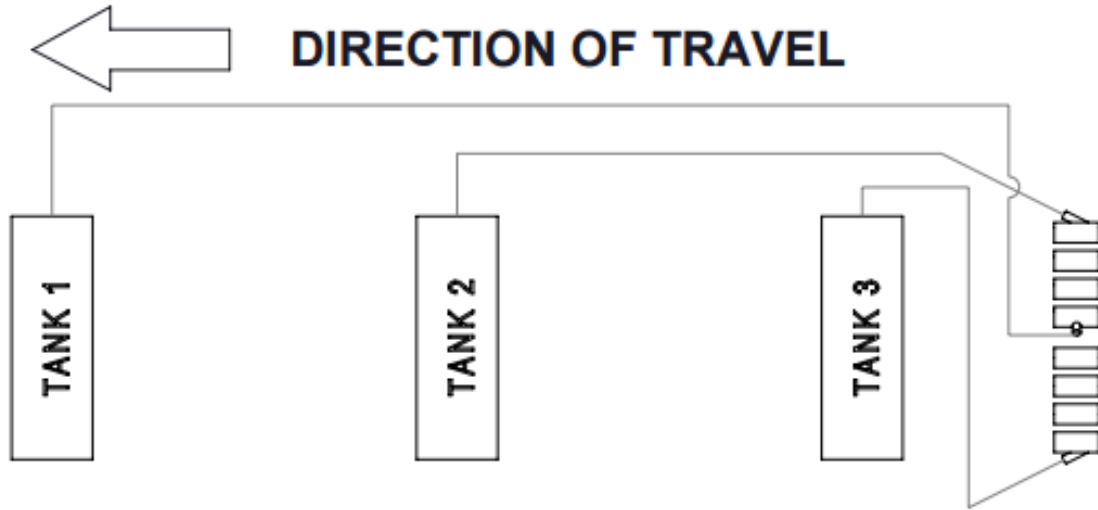

Agri Stainless Inc.

PHONE: 204-872-5804 | www.agristainless.com

AS208

2 TANK - TOW BEHIND (TBH) DOUBLE SHOOT

DIRECTION OF TRAVEL

TOP SHOOT PRESSURE LINE ROUTING

BOTTOM SHOOT PRESSURE LINE ROUTING

Agri Stainless Inc.

PHONE: 204-872-5804 | www.agristainless.com

AS208

3 TANK - TOW BEHIND (TBH) DOUBLE SHOOT

TOP SHOOT PRESSURE LINE ROUTING

BOTTOM SHOOT PRESSURE LINE ROUTING

Agri Stainless Inc.

PHONE: 204-872-5804 | www.agristainless.com

AS208

2 TANK - TOW BETWEEN (TBT) DOUBLE SHOOT

DIRECTION OF TRAVEL

TOP SHOOT PRESSURE LINE ROUTING

BOTTOM SHOOT PRESSURE LINE ROUTING

Agri Stainless Inc.

PHONE: 204-872-5804 | www.agristainless.com

AS208

3 TANK - TOW BETWEEN (TBT) DOUBLE SHOOT

TOP SHOOT PRESSURE LINE ROUTING

BOTTOM SHOOT PRESSURE LINE ROUTING

Agri Stainless Inc.

PHONE: 204-872-5804 | www.agristainless.com

AS208

INSIDE TANK

TYPICAL EACH TANK