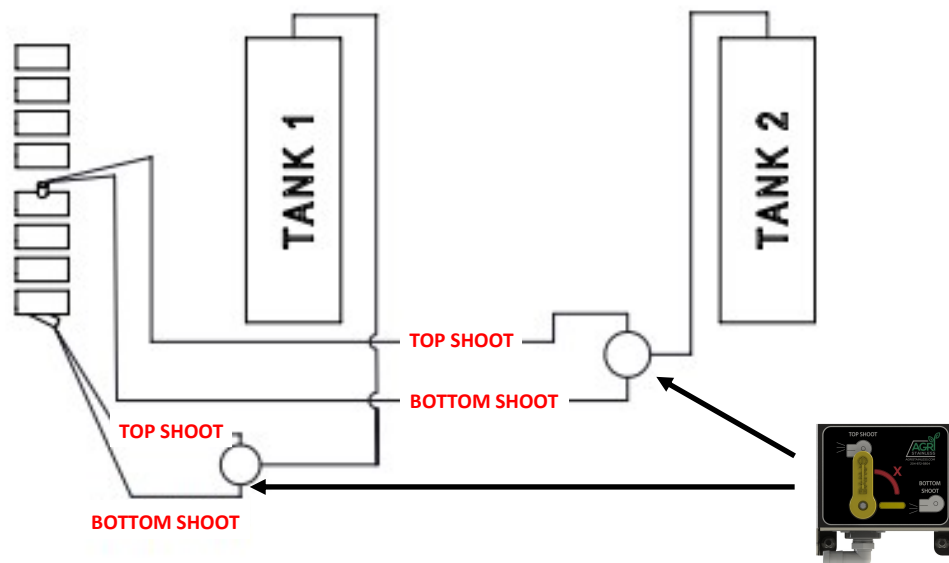

TANK PRESSURE KIT

2 TANK - TOW BEHIND (TBH) DOUBLE SHOOT

**INSTALLATION LINE ROUTING SCHEMATIC
FOR INSTALLING THE AGRI STAINLESS TANK PRESSURE KIT**

← DIRECTION OF TRAVEL

**Air Lines to be connected as per schematic
or metering issues may occur.**

**INSTALLATION LINE ROUTING SCHEMATIC
FOR INSTALLING THE AGRISTAINLESS TANK PRESSURE KIT**

DIRECTION OF TRAVEL

TOP AND BOTTOM SHOOT PRESSURE LINE ROUTING

Agri Stainless Inc.

PHONE: 204-872-5804 | www.agristainless.com

AS207

TANK PRESSURE KIT

2 TANK - TOW BETWEEN (TBT) DOUBLE SHOOT

**INSTALLATION LINE ROUTING SCHEMATIC
FOR INSTALLING THE AGRISTAINLESS TANK PRESSURE KIT**

DIRECTION OF TRAVEL

TOP AND BOTTOM SHOOT PRESSURE LINE ROUTING

1) All hardware included for the TPS Kit.

TANK PRESSURE KIT

3 TANK - TOW BETWEEN (TBT) DOUBLE SHOOT

INSTALLATION LINE ROUTING SCHEMATIC
FOR INSTALLING THE AGRI STAINLESS TANK PRESSURE KIT

DIRECTION OF TRAVEL