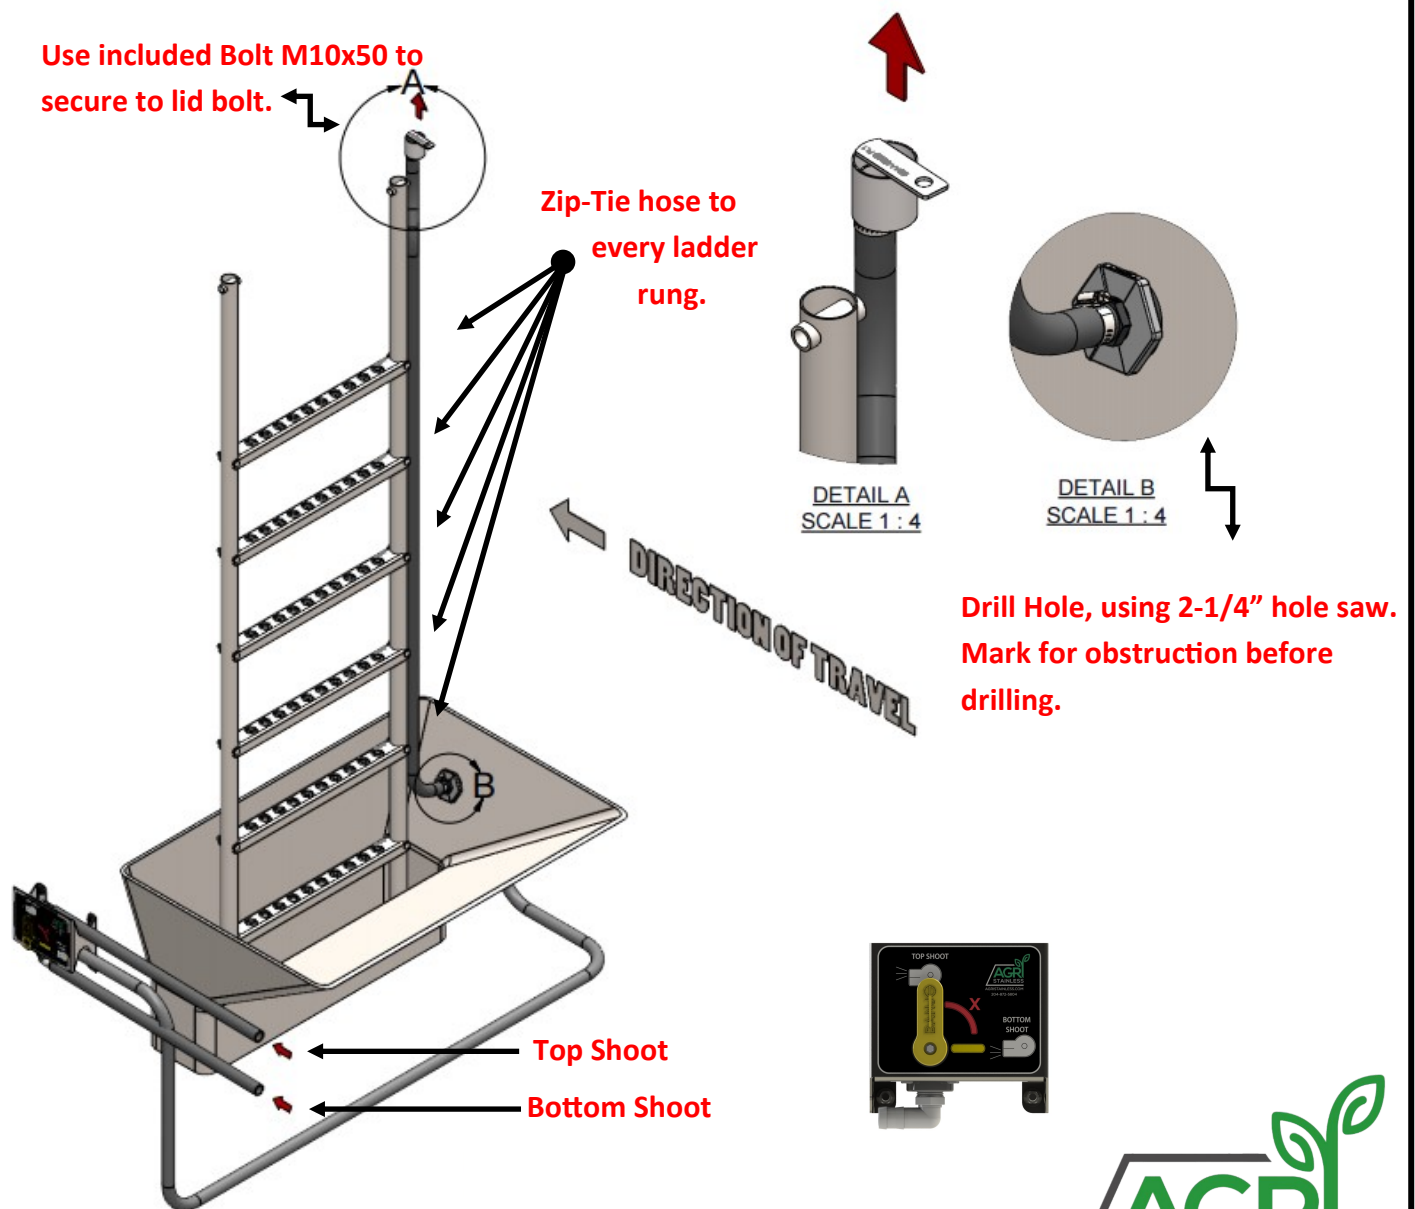

AS207

TANK PRESSURE KIT

2 TANK - TOW BETWEEN (TBT) DOUBLE SHOOT

**INSTALLATION LINE ROUTING SCHEMATIC
FOR INSTALLING THE AGRISTAINLESS TANK PRESSURE KIT**

DIRECTION OF TRAVEL

TOP AND BOTTOM SHOOT PRESSURE LINE ROUTING

1) All hardware included for the TPS Kit.

TANK PRESSURE KIT

3 TANK - TOW BETWEEN (TBT) DOUBLE SHOOT

INSTALLATION LINE ROUTING SCHEMATIC
FOR INSTALLING THE AGRI STAINLESS TANK PRESSURE KIT

DIRECTION OF TRAVEL

1) All hardware included for the TPS Kit.

TANK PRESSURE KIT
DOUBLE SHOOT TOW BEHIND (TBH)

INSTALLATION LINE ROUTING SCHEMATIC
FOR INSTALLING THE AGRI STAINLESS TANK PRESSURE KIT

1) All hardware included for the TPS Kit.

TANK PRESSURE KIT
DOUBLE SHOOT TOW BETWEEN (TBT)

INSTALLATION LINE ROUTING SCHEMATIC
FOR INSTALLING THE AGRI STAINLESS TANK PRESSURE KIT

1) All hardware included for the TPS Kit.