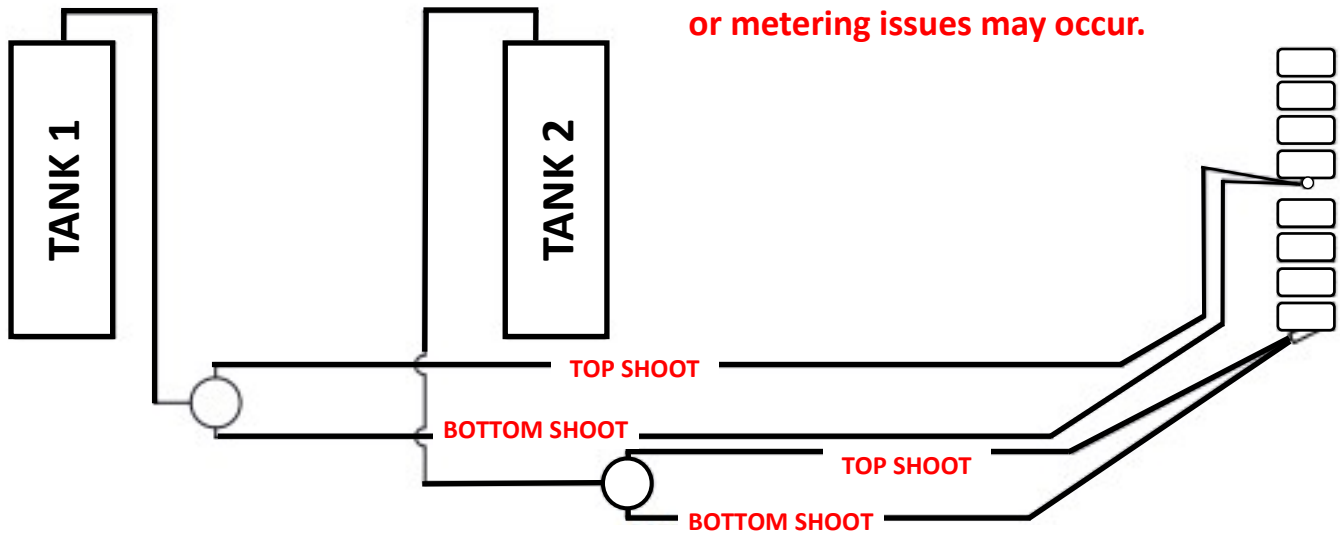

TANK PRESSURE KIT

2 TANK - TOW BEHIND (TBH) DOUBLE SHOOT

**INSTALLATION LINE ROUTING SCHEMATIC
FOR INSTALLING THE AGRI STAINLESS TANK PRESSURE KIT**

← DIRECTION OF TRAVEL

**Air Lines to be connected as per schematic
or metering issues may occur.**

TOP AND BOTTOM SHOOT PRESSURE LINE ROUTING

1) All hardware included for the TPS Kit.

Agri Stainless Inc.

PHONE: 204-872-5804 | www.agristainless.com

AS207

TANK PRESSURE KIT

3 TANK - TOW BEHIND (TBH) DOUBLE SHOOT