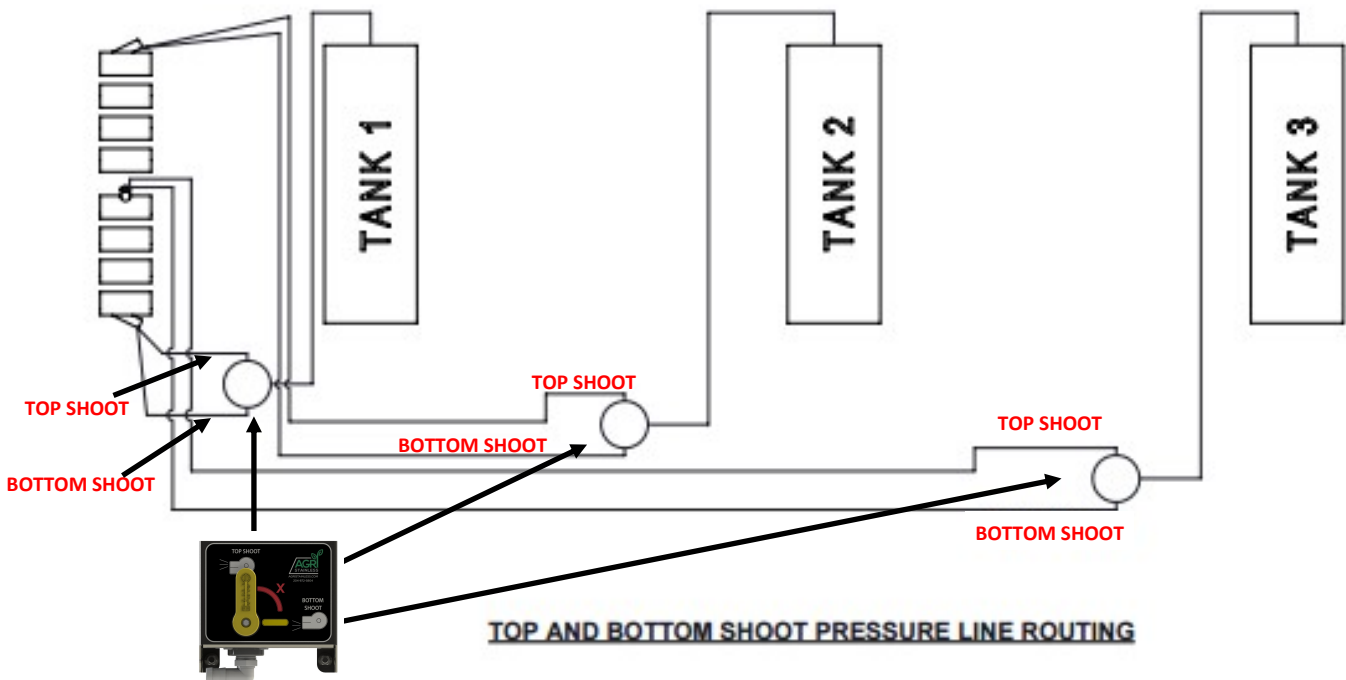

AS207

TANK PRESSURE KIT

2 TANK - TOW BETWEEN (TBT) DOUBLE SHOOT

**INSTALLATION LINE ROUTING SCHEMATIC
FOR INSTALLING THE AGRISTAINLESS TANK PRESSURE KIT**

DIRECTION OF TRAVEL

TOP AND BOTTOM SHOOT PRESSURE LINE ROUTING

1) All hardware included for the TPS Kit.

TANK PRESSURE KIT

3 TANK - TOW BETWEEN (TBT) DOUBLE SHOOT

INSTALLATION LINE ROUTING SCHEMATIC
FOR INSTALLING THE AGRI STAINLESS TANK PRESSURE KIT

DIRECTION OF TRAVEL

1) All hardware included for the TPS Kit.

TANK PRESSURE KIT
DOUBLE SHOOT TOW BEHIND (TBH)

INSTALLATION LINE ROUTING SCHEMATIC
FOR INSTALLING THE AGRI STAINLESS TANK PRESSURE KIT

1) All hardware included for the TPS Kit.