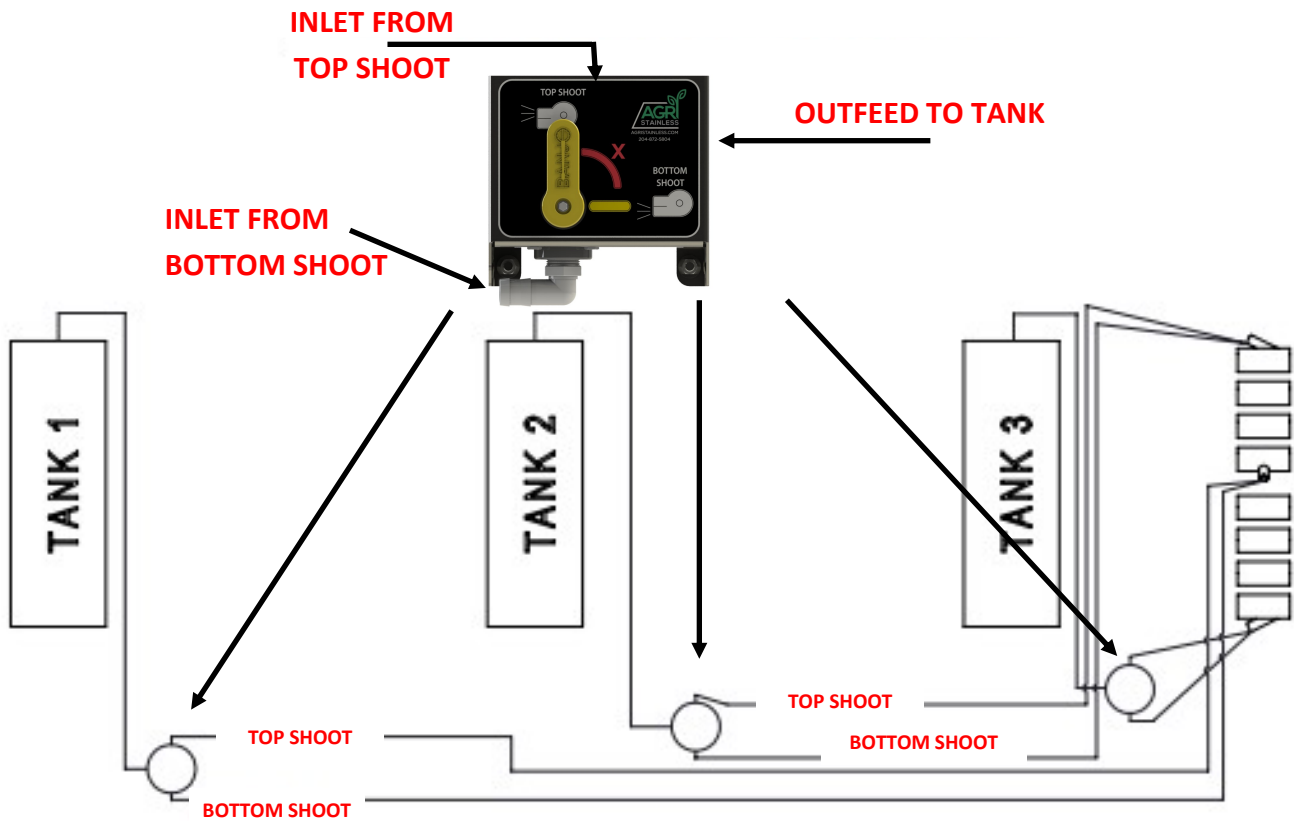

TANK PRESSURE KIT

2 TANK - TOW BEHIND (TBH) DOUBLE SHOOT

**INSTALLATION LINE ROUTING SCHEMATIC
FOR INSTALLING THE AGRI STAINLESS TANK PRESSURE KIT**

← DIRECTION OF TRAVEL

**Air Lines to be connected as per schematic
or metering issues may occur.**

TOP AND BOTTOM SHOOT PRESSURE LINE ROUTING

1) All hardware included for the TPS Kit.

Agri Stainless Inc.

PHONE: 204-872-5804 | www.agristainless.com

AS207

TANK PRESSURE KIT

3 TANK - TOW BEHIND (TBH) DOUBLE SHOOT

**INSTALLATION LINE ROUTING SCHEMATIC
FOR INSTALLING THE AGRISTAINLESS TANK PRESSURE KIT**

DIRECTION OF TRAVEL

TOP AND BOTTOM SHOOT PRESSURE LINE ROUTING

Agri Stainless Inc.

PHONE: 204-872-5804 | www.agristainless.com

1) All hardware included for the TPS Kit.

TANK PRESSURE KIT

3 TANK - TOW BETWEEN (TBT) DOUBLE SHOOT

INSTALLATION LINE ROUTING SCHEMATIC
FOR INSTALLING THE AGRI STAINLESS TANK PRESSURE KIT

DIRECTION OF TRAVEL