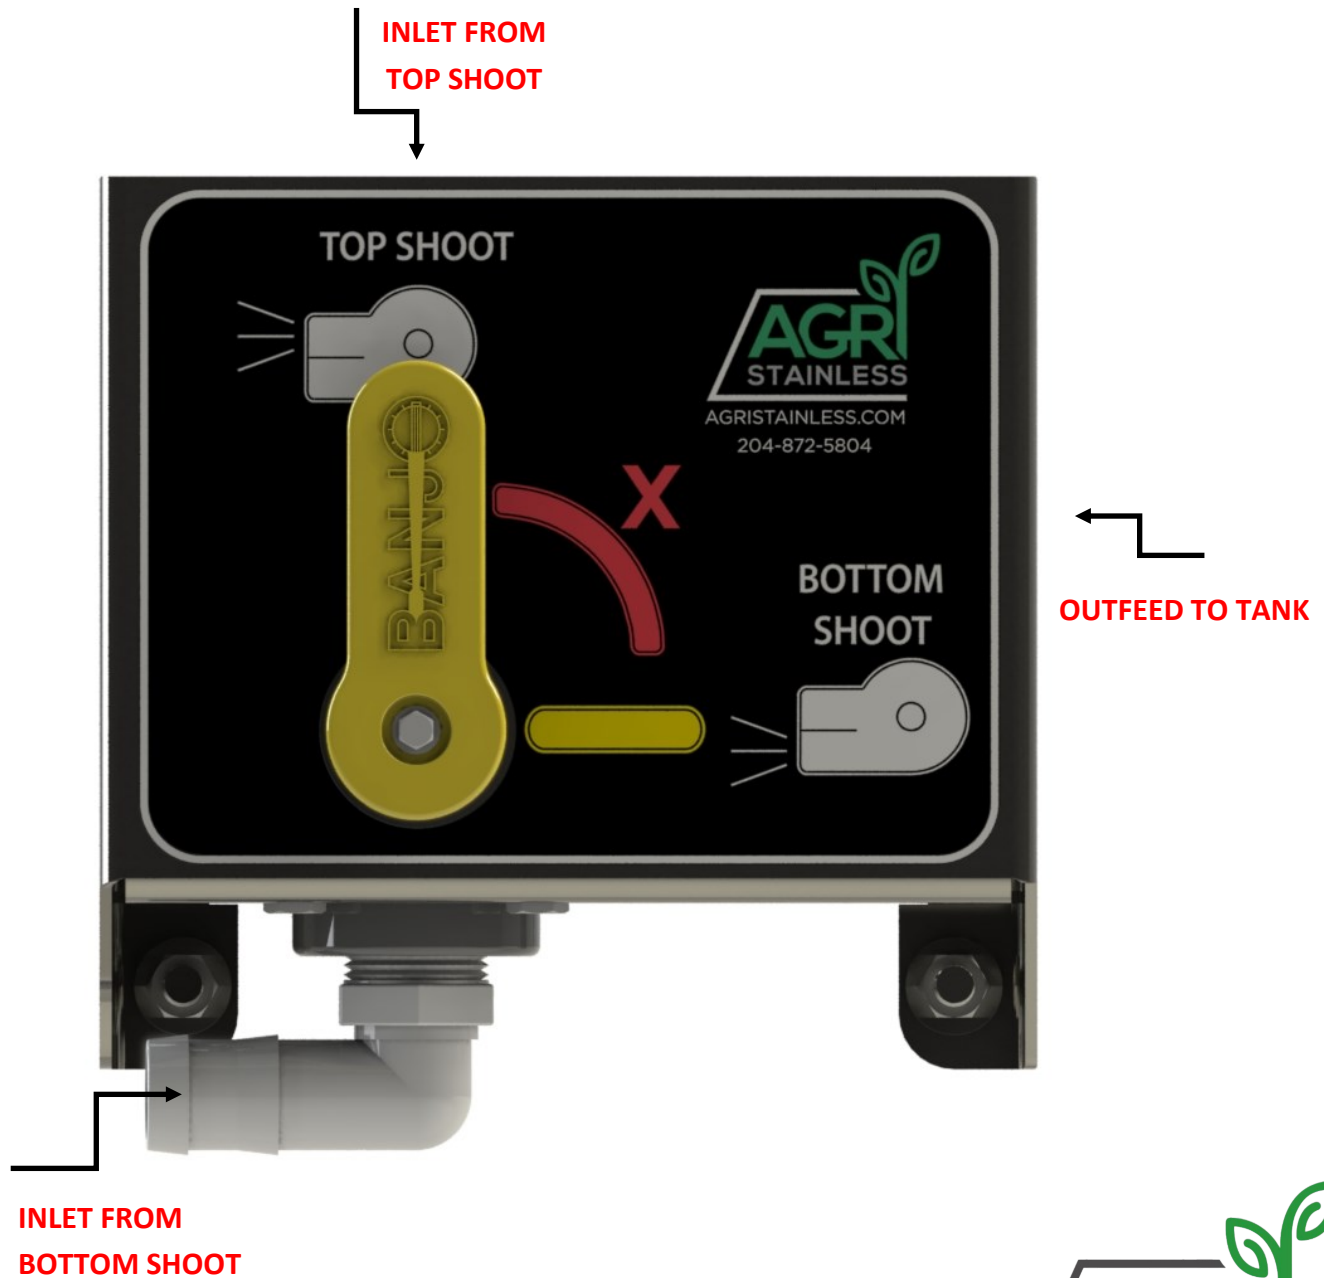

Agri Stainless Inc.

PHONE: 204-872-5804 | www.agristainless.com

AS207

TANK PRESSURE KIT

INSTALLATION LINE ROUTING SCHEMATIC