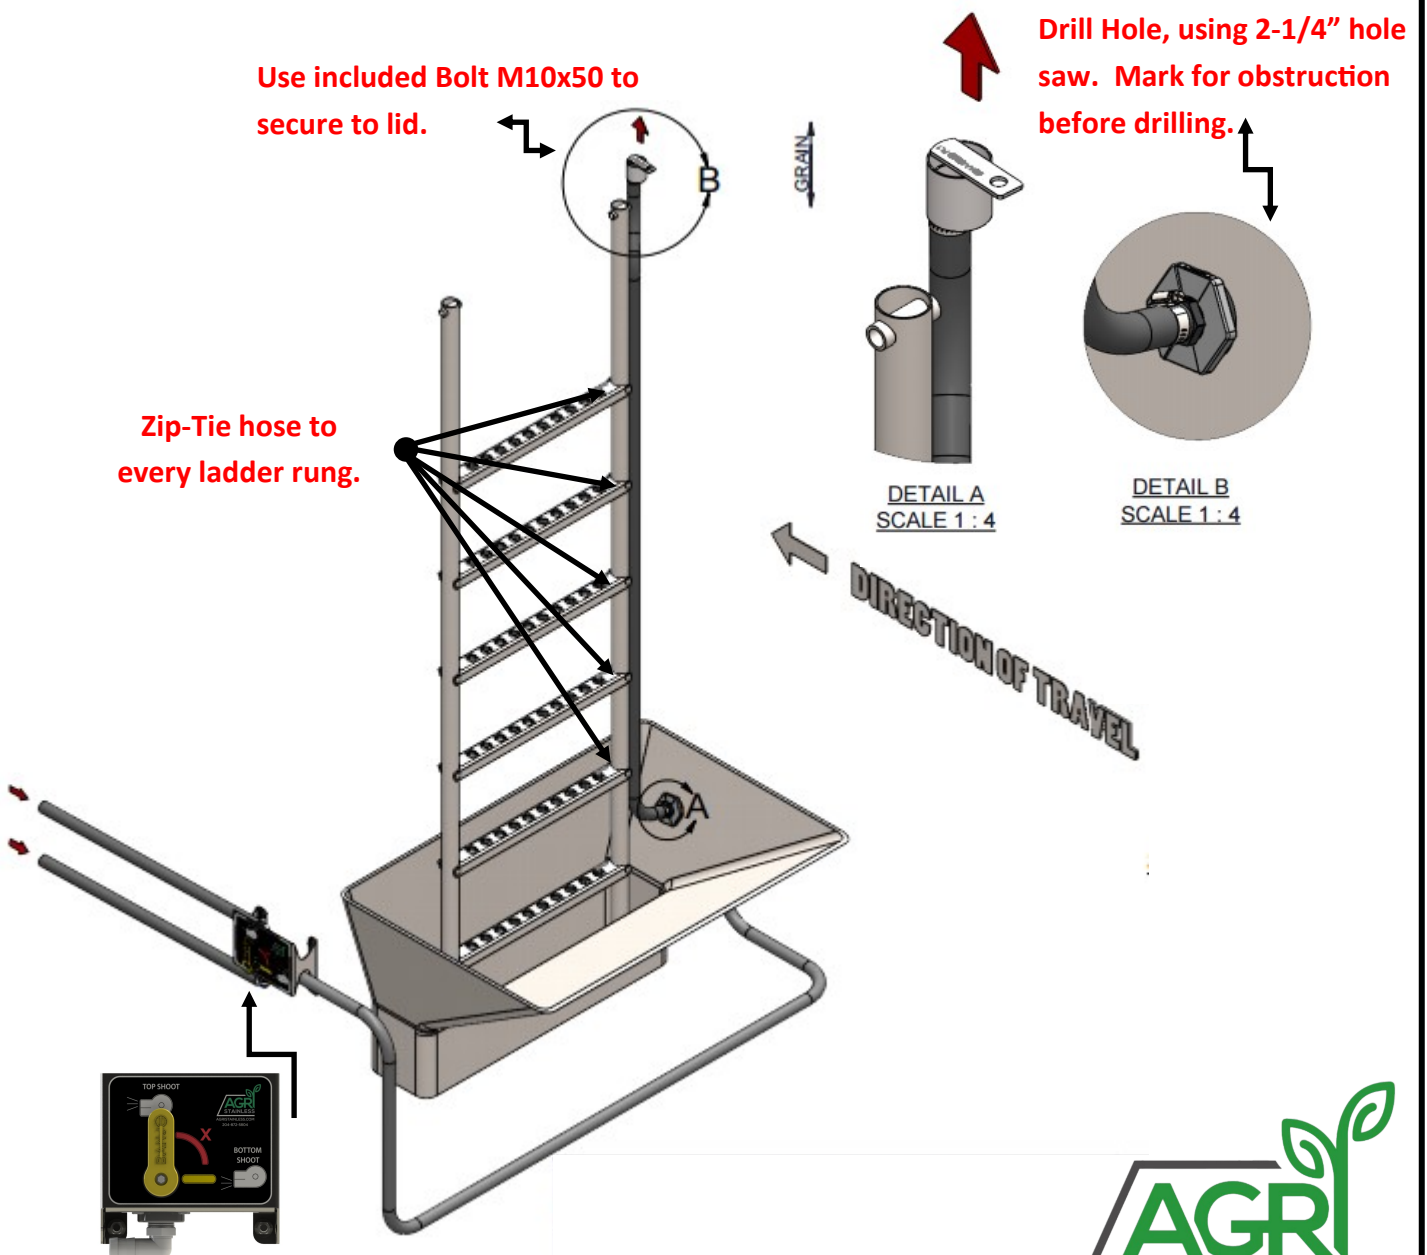

AS207

TANK PRESSURE KIT

2 TANK - TOW BETWEEN (TBT) DOUBLE SHOOT

**INSTALLATION LINE ROUTING SCHEMATIC
FOR INSTALLING THE AGRISTAINLESS TANK PRESSURE KIT**

DIRECTION OF TRAVEL

TOP AND BOTTOM SHOOT PRESSURE LINE ROUTING

1) All hardware included for the TPS Kit.

TANK PRESSURE KIT

3 TANK - TOW BETWEEN (TBT) DOUBLE SHOOT

INSTALLATION LINE ROUTING SCHEMATIC
FOR INSTALLING THE AGRI STAINLESS TANK PRESSURE KIT

DIRECTION OF TRAVEL

1) All hardware included for the TPS Kit.

TANK PRESSURE KIT
DOUBLE SHOOT TOW BEHIND (TBH)

INSTALLATION LINE ROUTING SCHEMATIC
FOR INSTALLING THE AGRI STAINLESS TANK PRESSURE KIT

1) All hardware included for the TPS Kit.

TANK PRESSURE KIT
DOUBLE SHOOT TOW BETWEEN (TBT)

INSTALLATION LINE ROUTING SCHEMATIC
FOR INSTALLING THE AGRI STAINLESS TANK PRESSURE KIT

1) All hardware included for the TPS Kit.