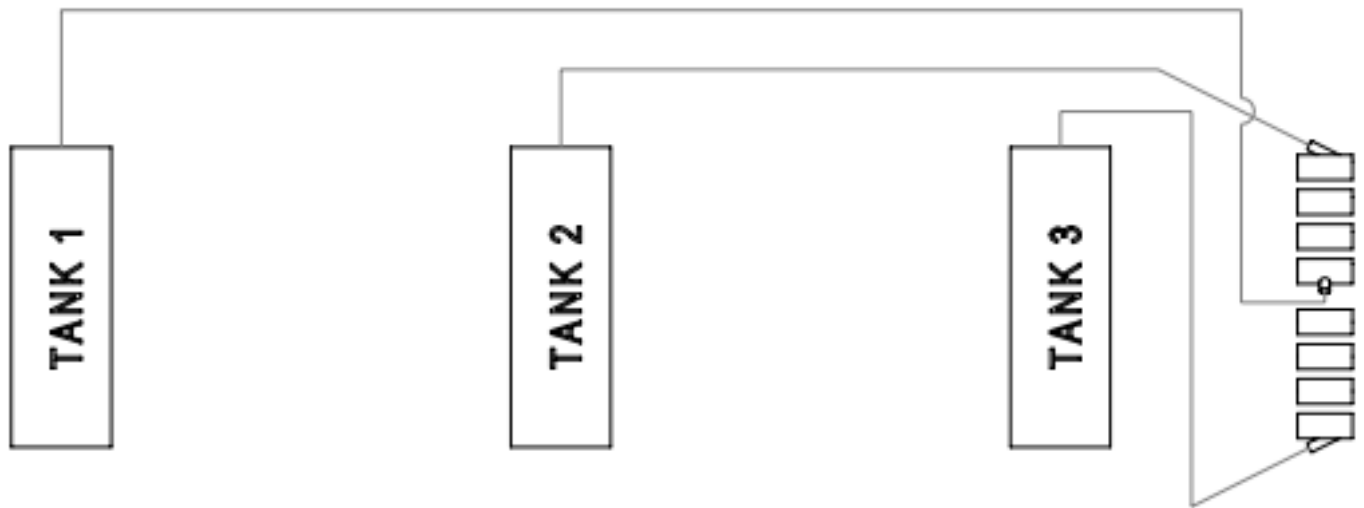

3 TANK - TOW BEHIND (TBH) SINGLE SHOOT

DIRECTION OF TRAVEL

Agri Stainless Inc.

PHONE: 204-872-5804 | www.agristainless.com

AS206

2 TANK - TOW BETWEEN (TBT) SINGLE SHOOT

DIRECTION OF TRAVEL

Agri Stainless Inc.

PHONE: 204-872-5804 | www.agristainless.com

AS206

3 TANK - TOW BETWEEN (TBT) SINGLE SHOOT

DIRECTION OF TRAVEL

Agri Stainless Inc.

PHONE: 204-872-5804 | www.agristainless.com

AS206

INSIDE TANK

TYPICAL EACH TANK

DETAIL A
SCALE 1 : 12

DETAIL B
SCALE 1 : 12