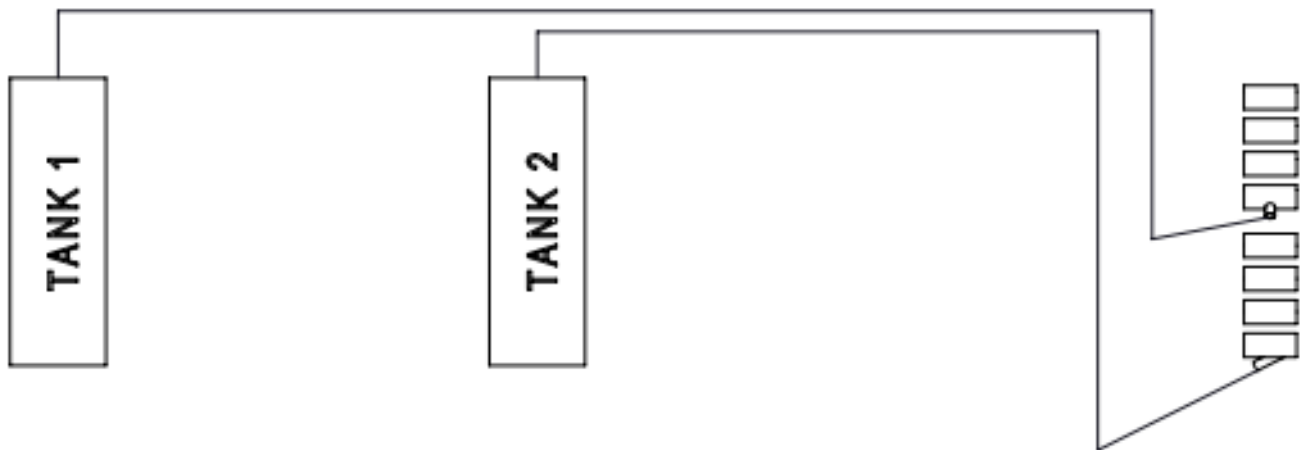

3 TANK - TOW BEHIND (TBH) SINGLE SHOOT

DIRECTION OF TRAVEL

Agri Stainless Inc.

PHONE: 204-872-5804 | www.agristainless.com

AS206

2 TANK - TOW BETWEEN (TBT) SINGLE SHOOT

DIRECTION OF TRAVEL

Agri Stainless Inc.

PHONE: 204-872-5804 | www.agristainless.com

AS206

3 TANK - TOW BETWEEN (TBT) SINGLE SHOOT

DIRECTION OF TRAVEL

Agri Stainless Inc.

PHONE: 204-872-5804 | www.agristainless.com

AS206

INSIDE TANK

TYPICAL EACH TANK

DETAIL A
SCALE 1 : 12

DETAIL B
SCALE 1 : 12