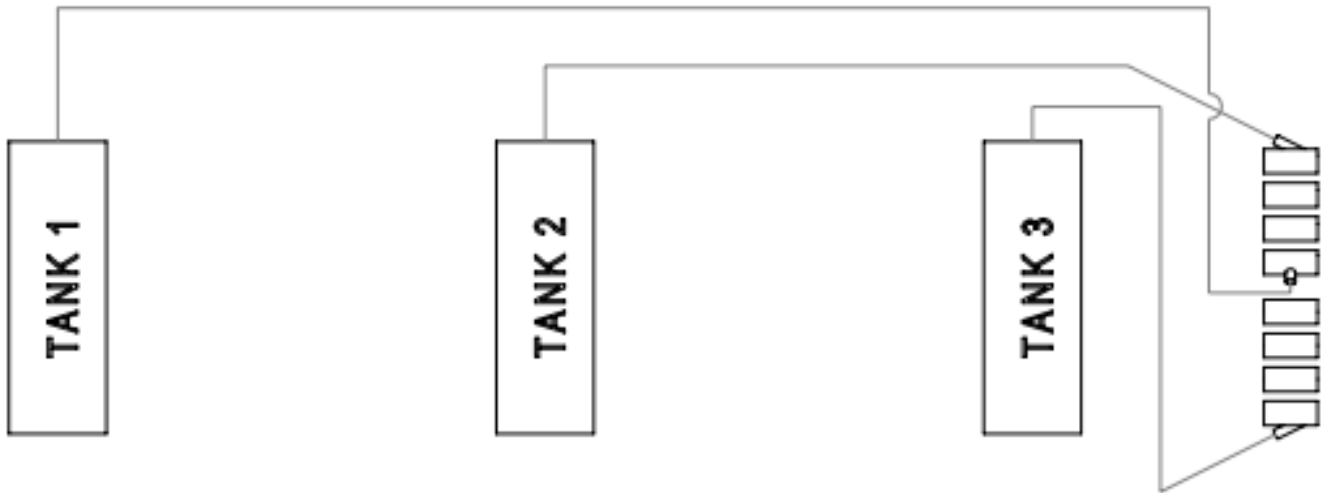

3 TANK - TOW BEHIND (TBH) SINGLE SHOOT

DIRECTION OF TRAVEL

Agri Stainless Inc.

PHONE: 204-872-5804 | www.agristainless.com

AS206

2 TANK - TOW BETWEEN (TBT) SINGLE SHOOT

DIRECTION OF TRAVEL

Agri Stainless Inc.

PHONE: 204-872-5804 | www.agristainless.com

AS206

3 TANK - TOW BETWEEN (TBT) SINGLE SHOOT

DIRECTION OF TRAVEL

Agri Stainless Inc.

PHONE: 204-872-5804 | www.agristainless.com

AS206

INSIDE TANK

TYPICAL EACH TANK

DETAIL A
SCALE 1 : 12

DETAIL B
SCALE 1 : 12