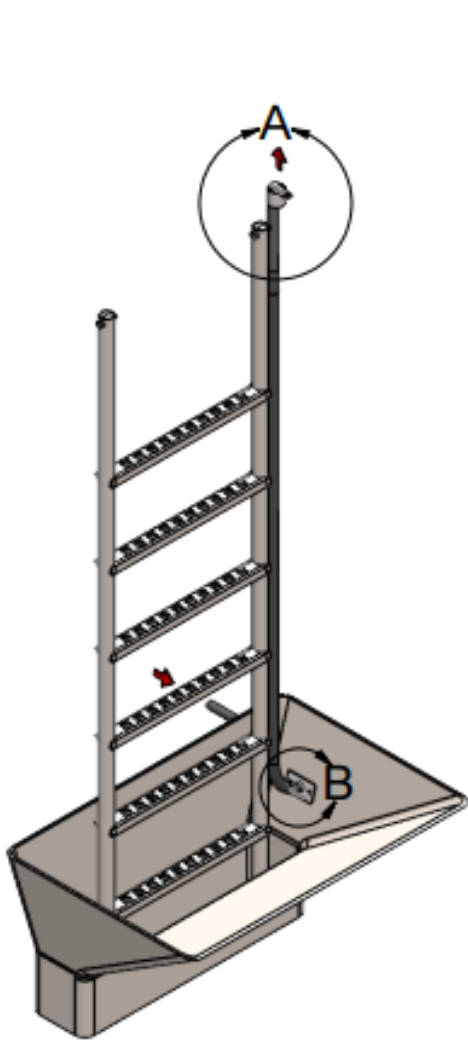

Agri Stainless Inc.

PHONE: 204-872-5804 | www.agristainless.com

AS206

2 TANK - TOW BEHIND (TBH) SINGLE SHOOT

DIRECTION OF TRAVEL

Agri Stainless Inc.

PHONE: 204-872-5804 | www.agristainless.com

AS206

3 TANK - TOW BEHIND (TBH) SINGLE SHOOT

DIRECTION OF TRAVEL

Agri Stainless Inc.

PHONE: 204-872-5804 | www.agristainless.com

AS206

2 TANK - TOW BETWEEN (TBT) SINGLE SHOOT

DIRECTION OF TRAVEL

Agri Stainless Inc.

PHONE: 204-872-5804 | www.agristainless.com

AS206

3 TANK - TOW BETWEEN (TBT) SINGLE SHOOT

DIRECTION OF TRAVEL

Agri Stainless Inc.

PHONE: 204-872-5804 | www.agristainless.com

AS206

INSIDE TANK

TYPICAL EACH TANK

DETAIL A
SCALE 1 : 12

DETAIL B
SCALE 1 : 12